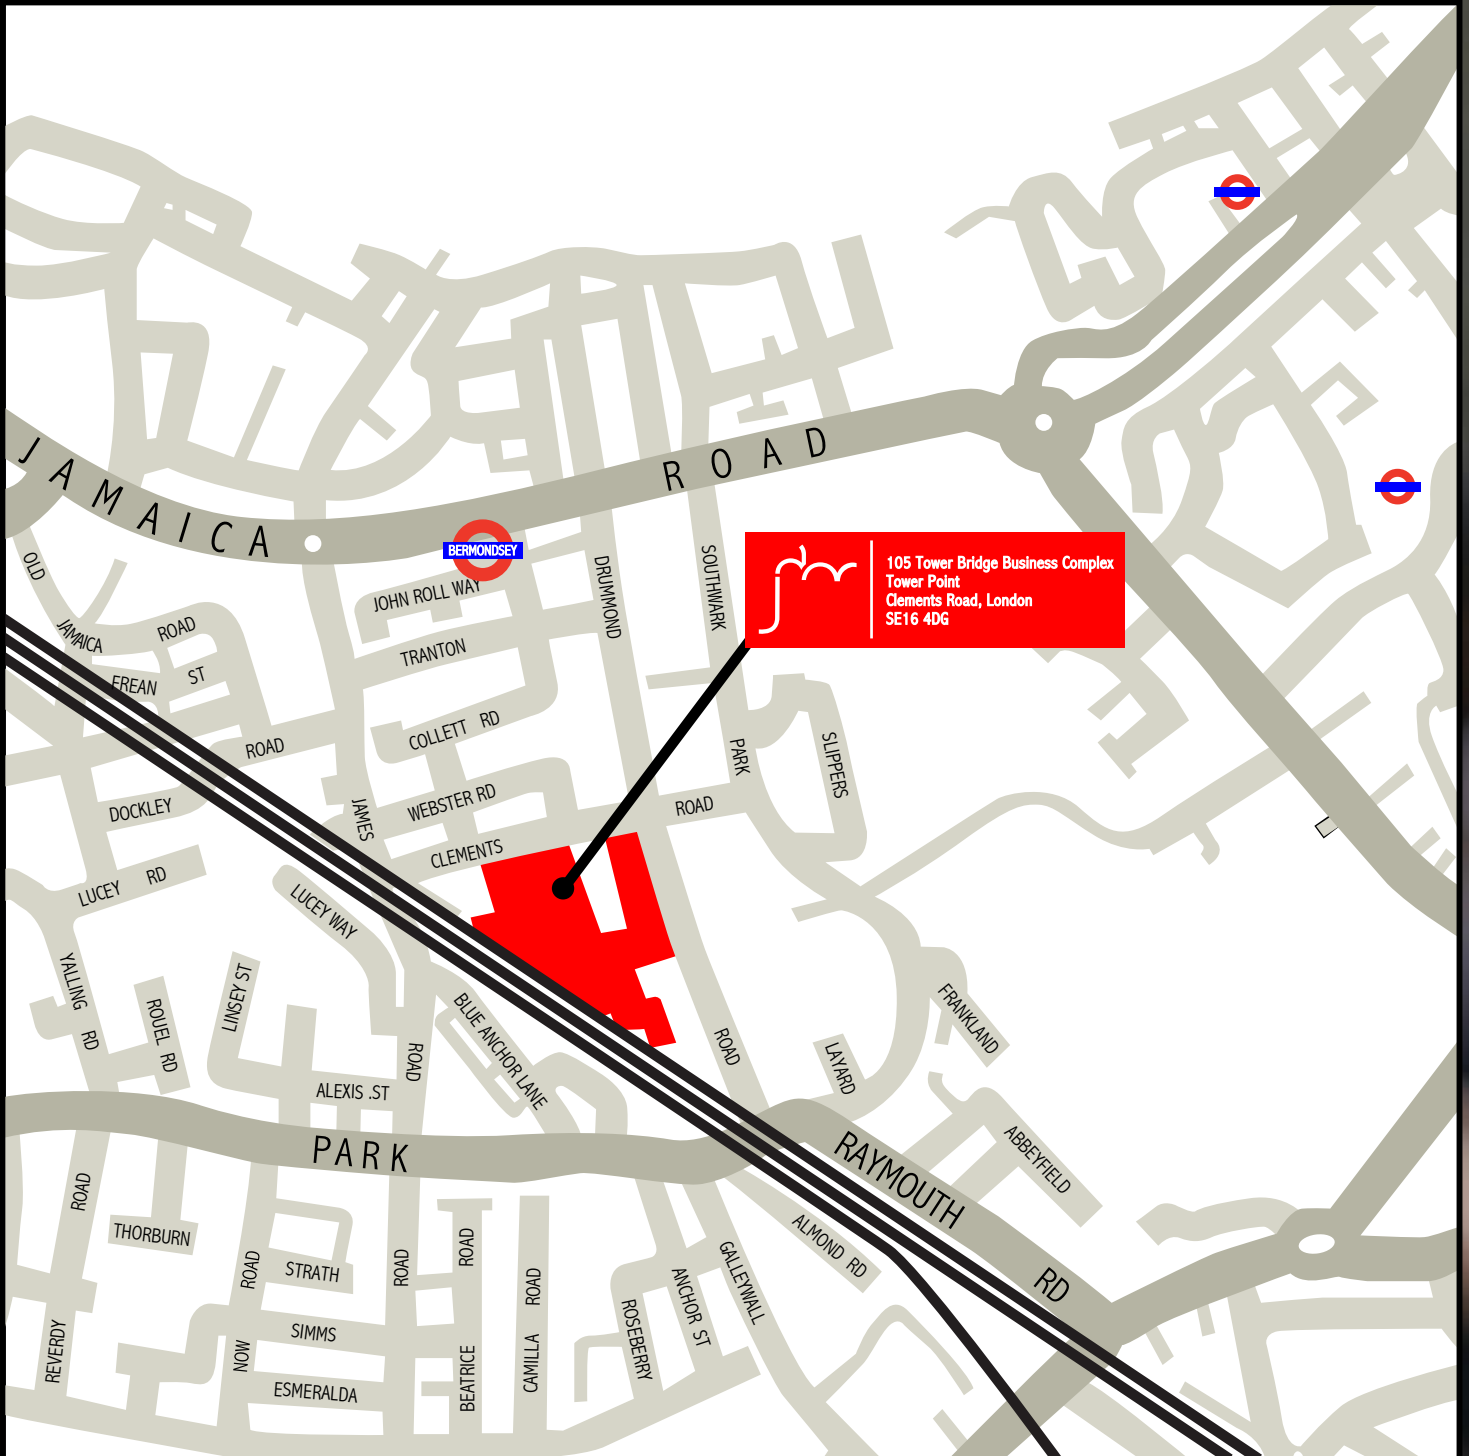

Jam Staffing  
105 Tower Bridge Business Complex  
Tower Point  
Clements Road, London  
SE16 4DG

T\_0207 237 2228  
E\_enquiries@jamstaffing.com

**By Tube:** Bermondsey tube station (Jubilee Line), then a short walk down Drummond Road then right onto Clements Road.

**By Bus:** Take the 381 bus from Central London. Depart at Drummond road, the Jam Office is a short walk from here.

**By Car:** The Jam office is outside of the congestion zone. From the M25 leave at Junction 30-31 to join the A13 and follow local routes from there.